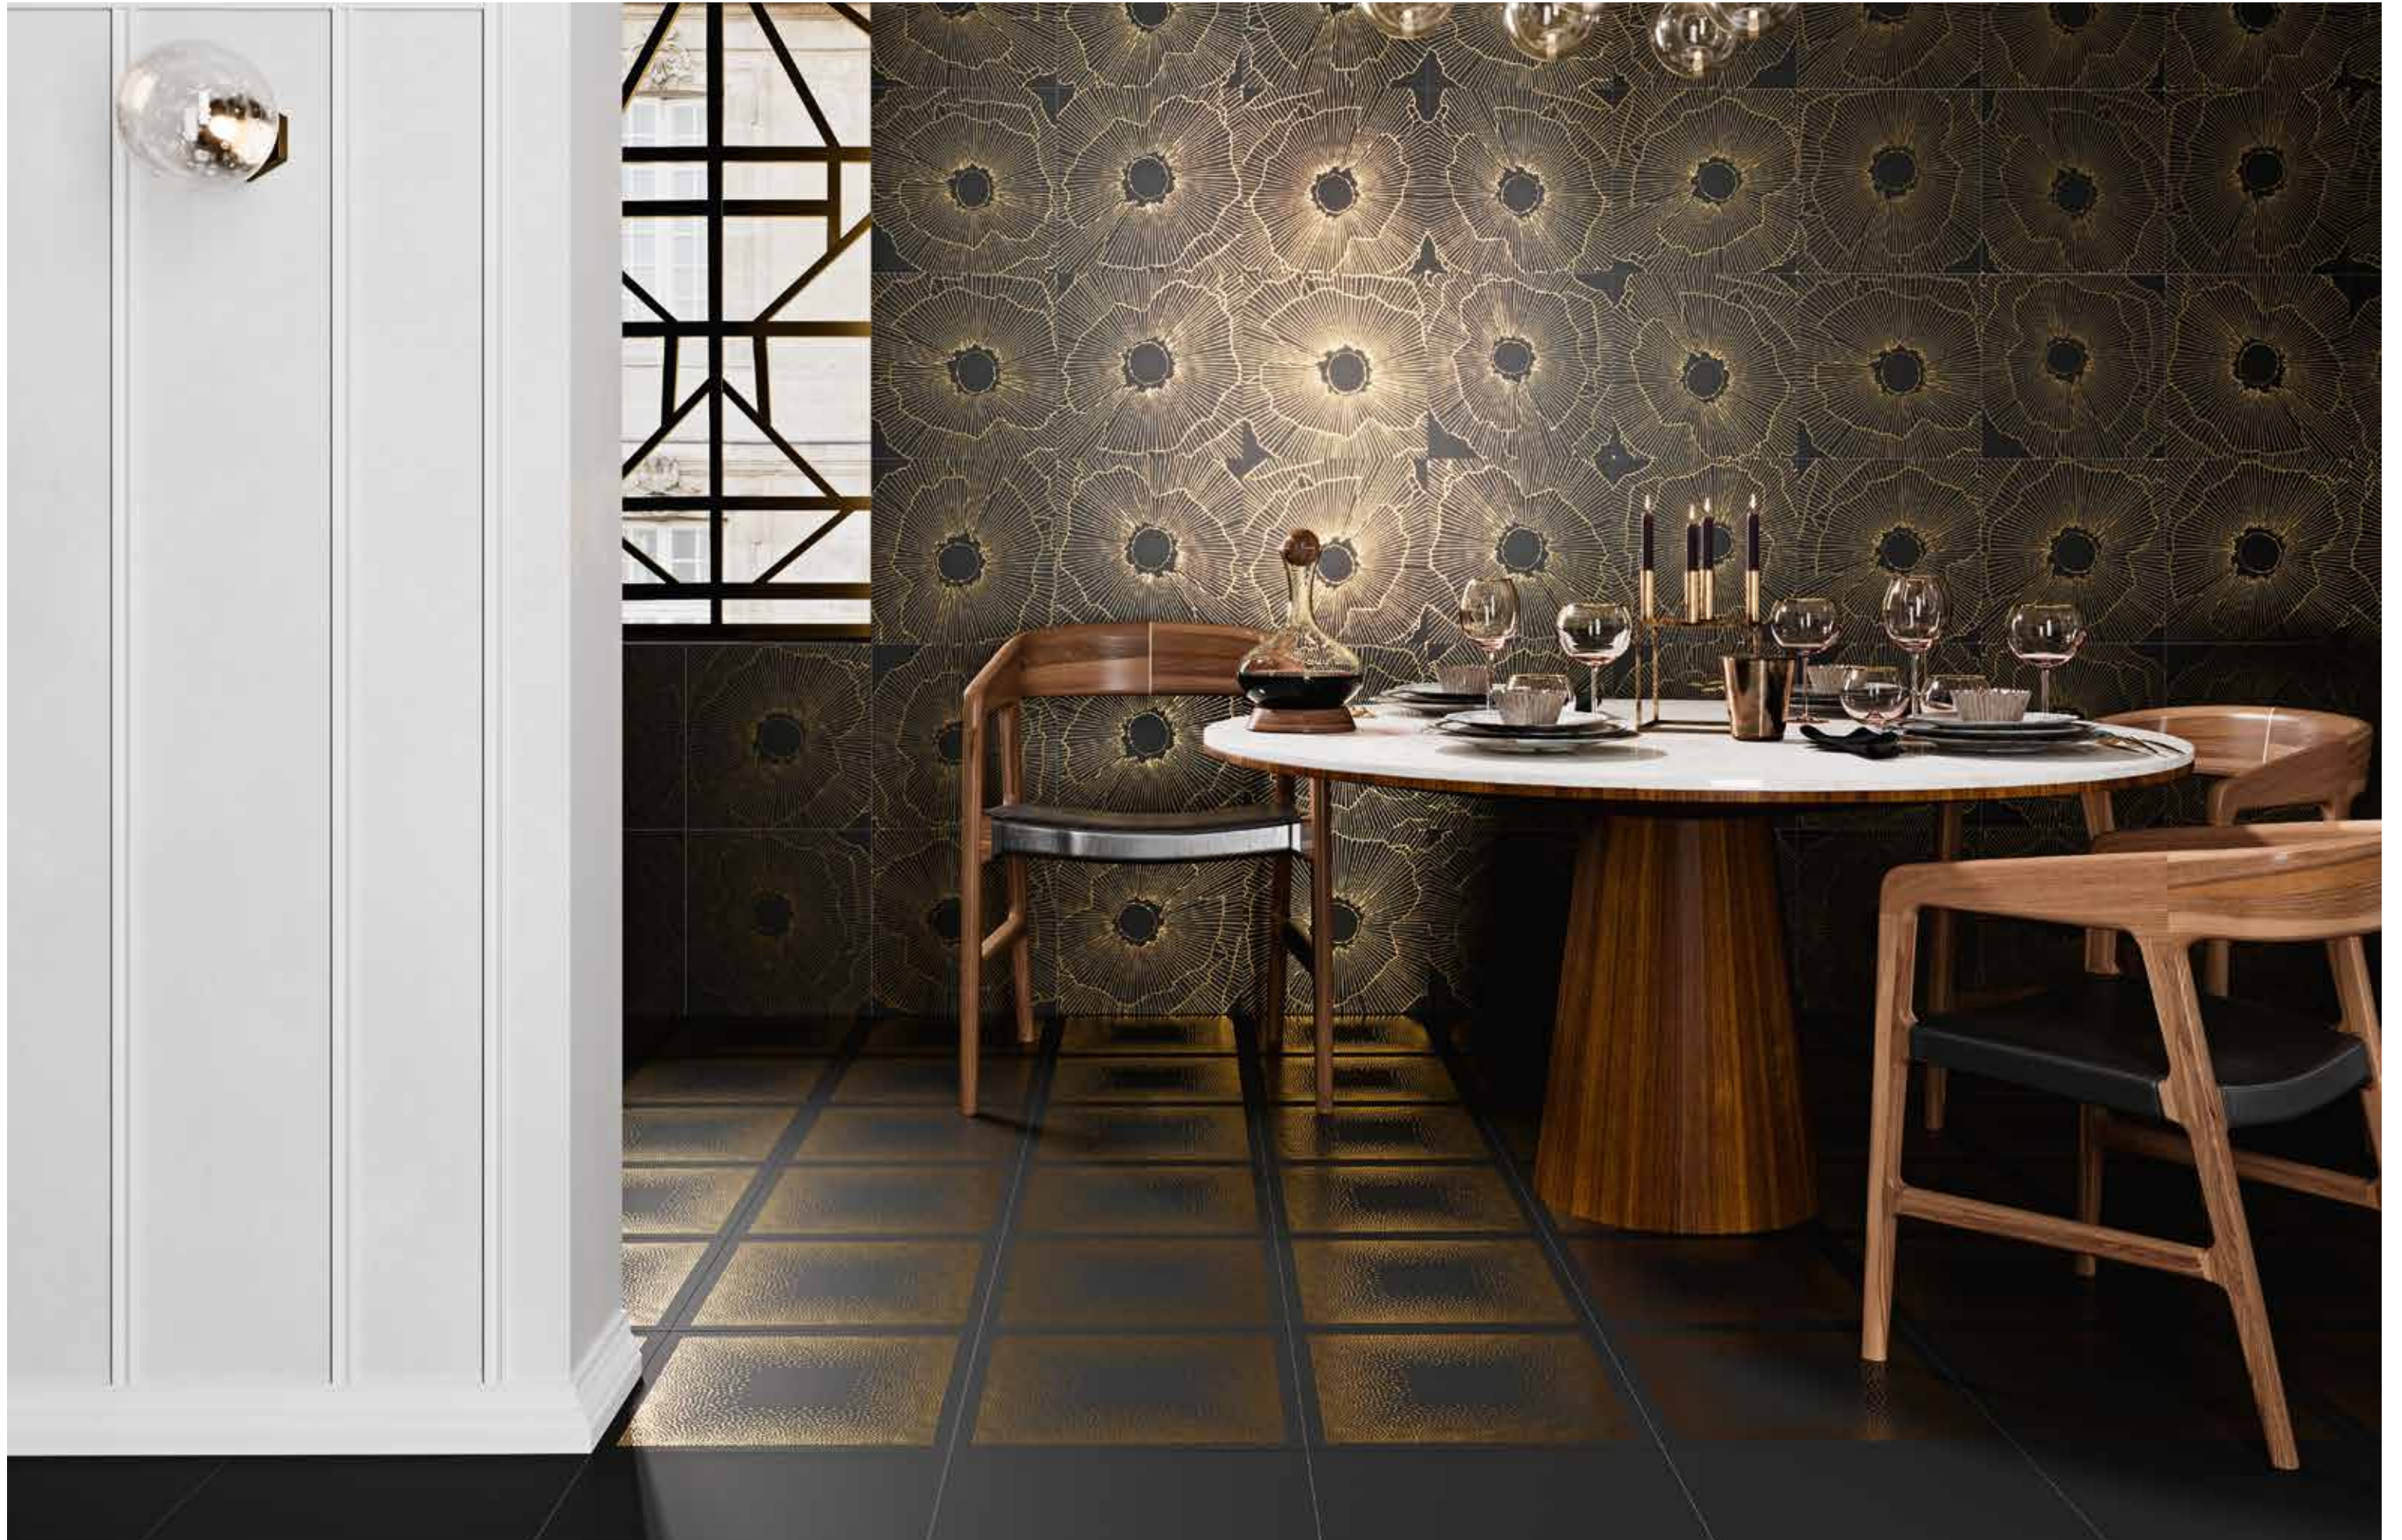

ART-DECO

Wall: Art-Deco Black Spritz Natural 29,75x29,75 cm Floor: Art-Deco Black_ Black Negroni Natural 29,75x29,75 cm